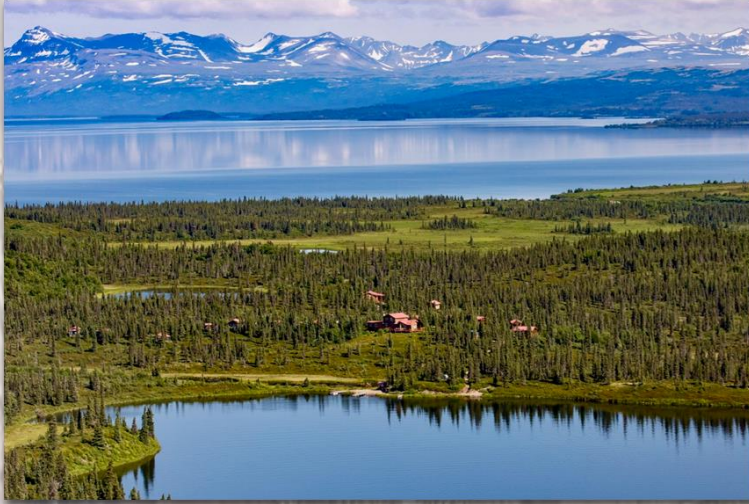

Mossy Oak Properties of Alaska, LLC

FIND YOUR FAVORITE PLACE

Royal Wolf Lodge – 120 +/- Acres
Katmai National Park, Alaska
MOPLS 31151

www.MOPAlaska.com

ONCE IN A LIFETIME SOMETHING SCARCE COULD BECOME YOUR LEGACY

Last large parcel of wilderness within Katmai National Park in Southwest Alaska; Main Lodge, Guest Cabins, and 120 private acres in a remote and breathtaking area. Bordering three lakes, two ideal for float planes, and is within walking distance of a large flowing river that supports a large and healthy population of world class wild Rainbow Trout, plus all five species of Salmon. Suited for any corporation, business, or private entity, wishing to possess an out-of-the-ordinary wilderness retreat that will provide endless opportunities to relax and enjoy a multitude of outdoor activities. Owners are retiring after fully realizing their dream . . . which could now become your dream, the one that keeps on giving for generations.