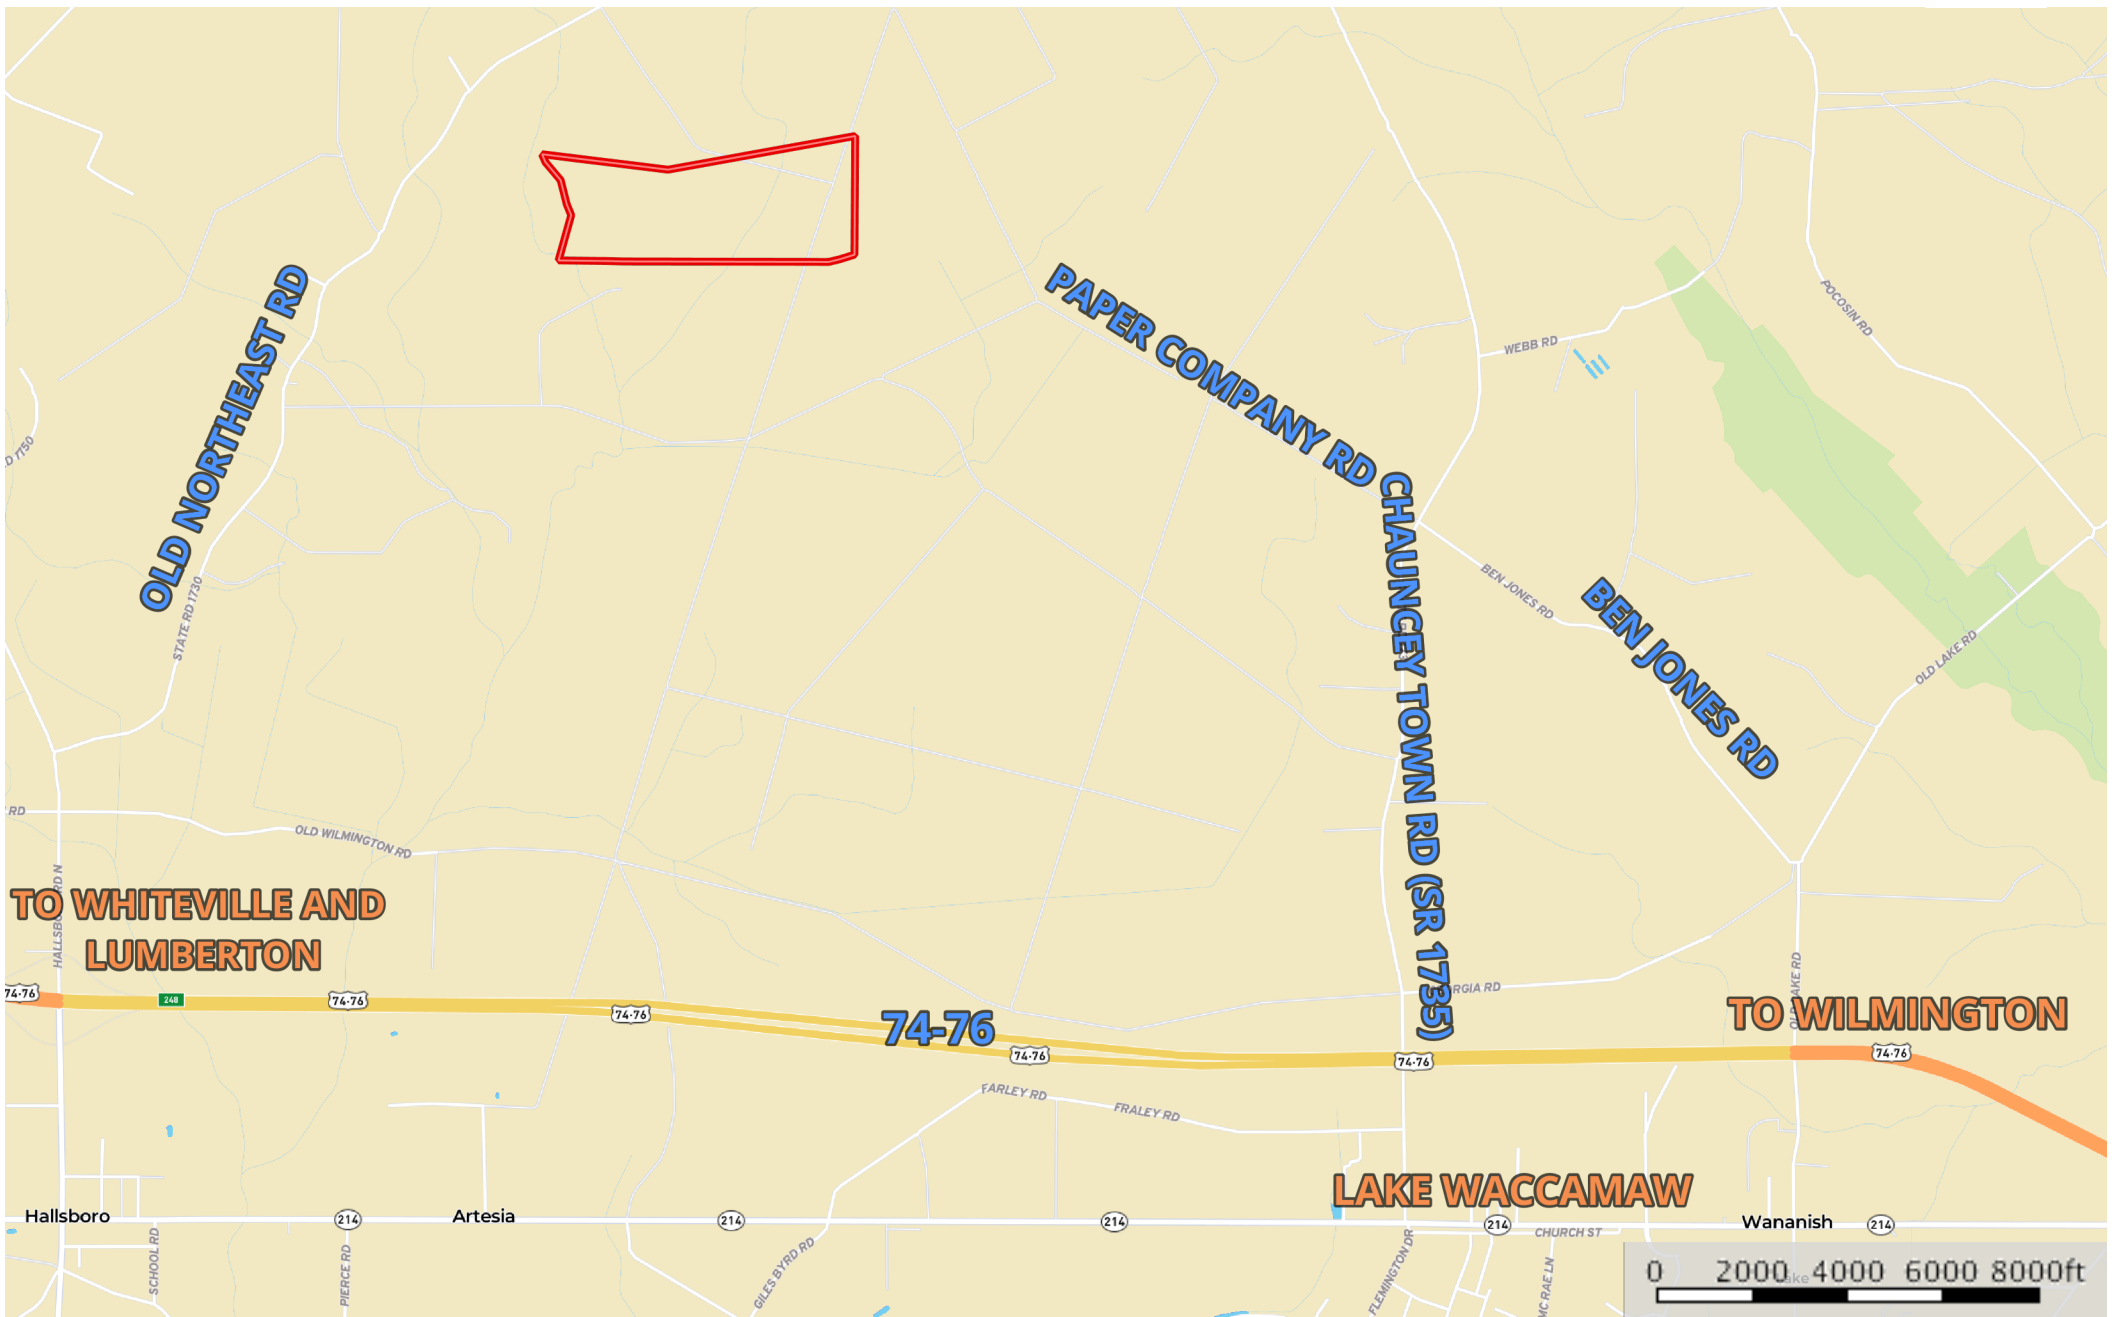

**209.65 ac Wyche Columbus BC**  
Columbus County, North Carolina, 209.65 AC +/-

 Boundary