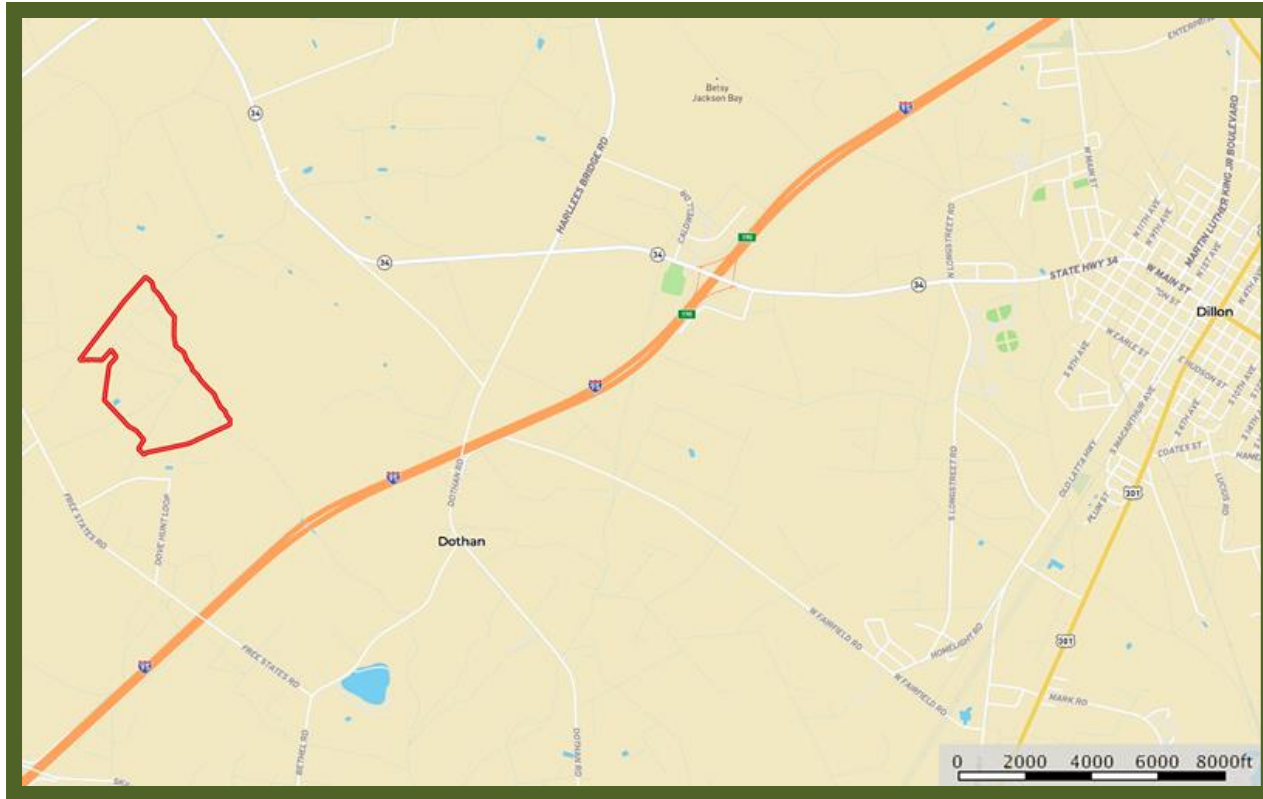

Reedy Creek Hunting Land Location Map

Marty Lanier
(910) 617-4326
mlanier@mossyoakproperties.com

Owners and owner's agents make no claims as to the accuracy of this map. This is not an official survey.