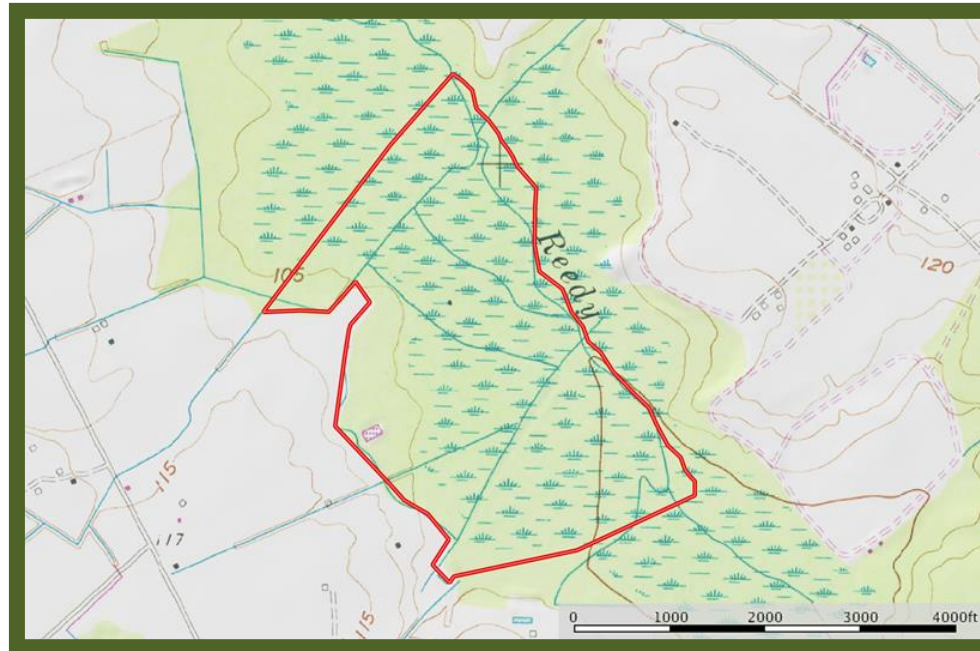

Reedy Creek Hunting Land Topographical Map

Marty Lanier
(910) 617-4326
mlanier@mossyoakproperties.com

Owners and owner's agents make no claims as to the accuracy of this map. This is not an official survey.