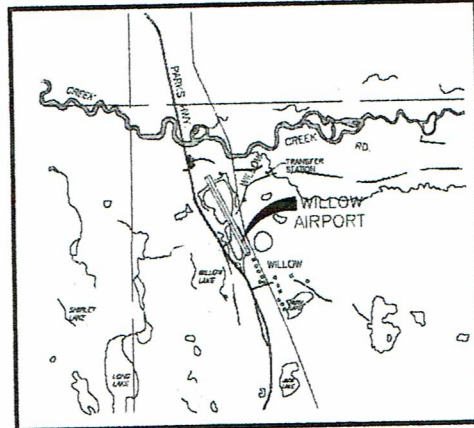

LOCATION MAP

W
I
L
L
O
W

VICINITY MAP

U.S.G.S QUAD TYONEK (C-1, D-1)
SECTIONS 5, 6, 7, & 8
T19N, R4W, SEWARD MERIDIAN, AK
PALMER RECORDING DISTRICT

ADA-08898

H:\ALP_&_10\10\A_10\Willow\ADA_08898-LAYOUT

STATE OF ALASKA
DEPARTMENT OF TRANSPORTATION
AND PUBLIC FACILITIES
AVIATION LEASING

LEASE ADA-08898

LOT 14B, 14C & 14D, BLOCK 100 WILLOW AIRPORT

DATE DRAWN: 07/03/2018

SCALE: 1" = 2000'

EXHIBIT A

Initials *RL*
Supplement No.1