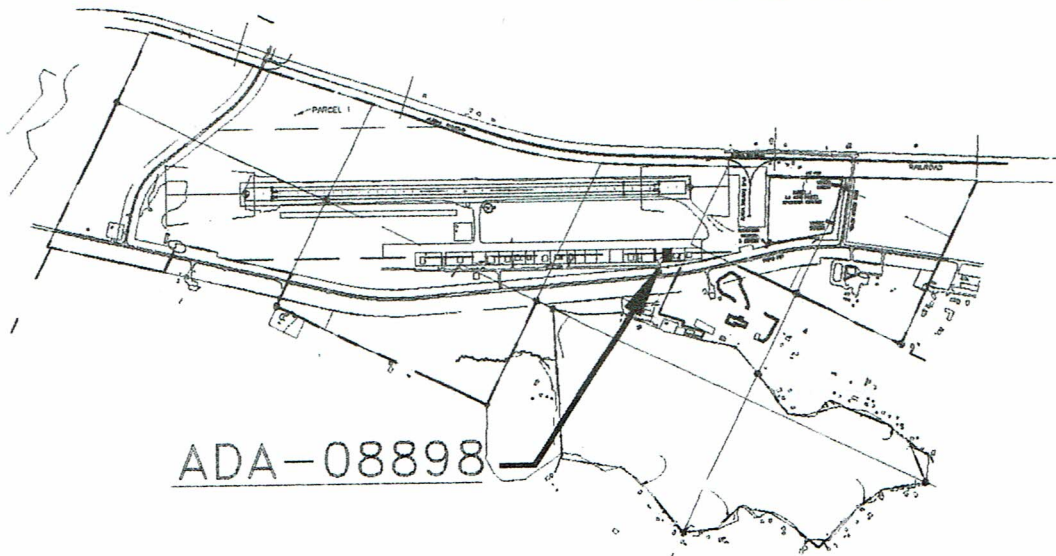

LOCATION MAP

W
I
L
L
O
W

VICINITY MAP

U.S.G.S QUAD TYONEK (C-1, D-1)
SECTIONS 5, 6, 7, & 8
T19N, R4W, SEWARD MERIDIAN, AK
PALMER RECORDING DISTRICT

ADA-08898

H:\ALP_&_10\10\A_10\Willow\ADA_08898-LAYOUT

STATE OF ALASKA
DEPARTMENT OF TRANSPORTATION
AND PUBLIC FACILITIES
AVIATION LEASING

LEASE ADA-08898

LOT 14B, 14C & 14D, BLOCK 100 WILLOW AIRPORT

DATE DRAWN: 07/03/2018

SCALE: 1" = 2000'

EXHIBIT A

Initials *RL*
Supplement No.1