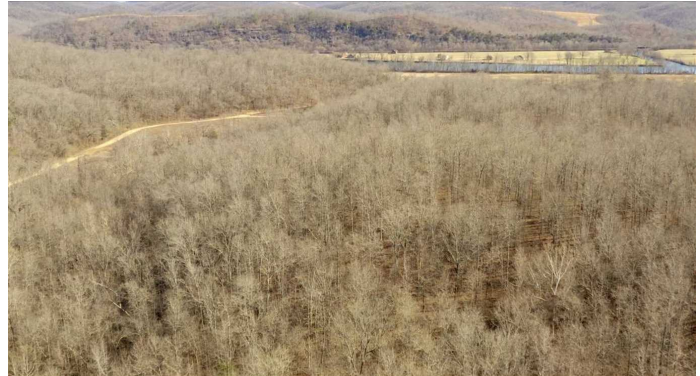

MOSSY OAK PROPERTIES

Mossy Oak Properties Strawberry River Land and Homes

Post Office Box 483
Cave City, AR 72521

Phone: (870) 495-2123

Fax: (870) 416-3191

Link: <http://www.mossyoakproperties.com/land/53846>