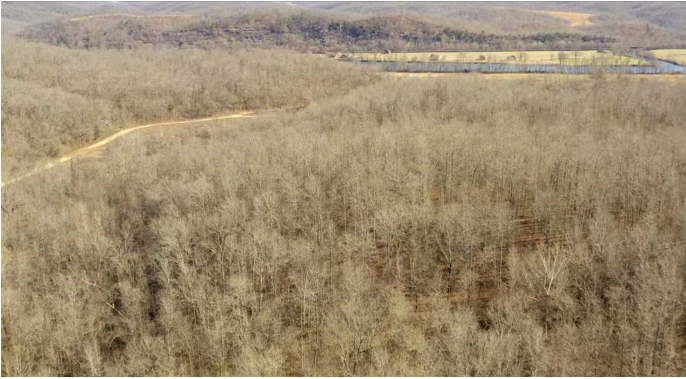

MOSSY OAK PROPERTIES

Mossy Oak Properties Strawberry River Land and Homes

Post Office Box 483
Cave City, AR 72521

Phone: (870) 495-2123

Fax: (870) 416-3191

Link: <http://www.mossyoakproperties.com/land/53865>