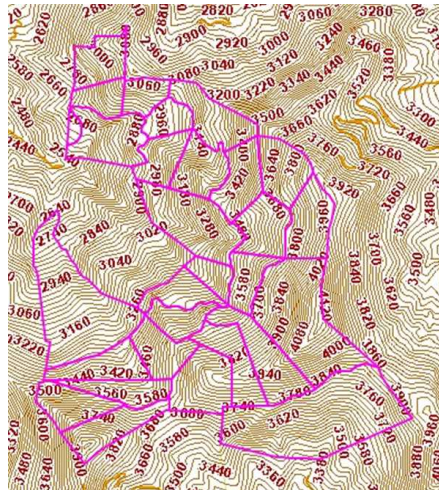

MOSSY OAK PROPERTIES

**Mossy Oak Properties Carolina
Timber and Realty**

560 W Main Street
Sylva, NC 28779

Phone: (828) 477-4248

Fax: (000) 000-0000

Link: [http://www.mossyoakproperties.com/
and/40879](http://www.mossyoakproperties.com/and/40879)