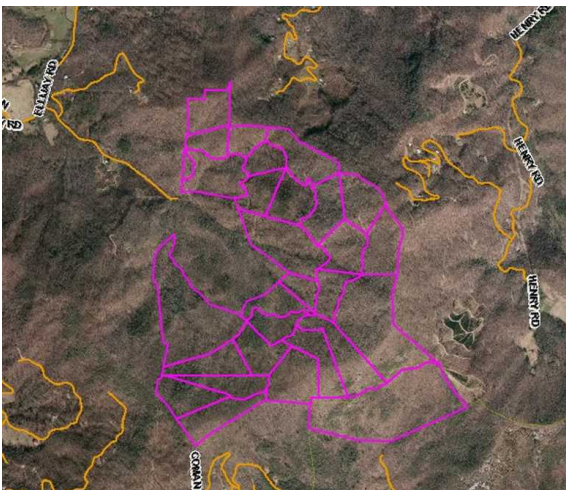

MOSSY OAK PROPERTIES

**Mossy Oak Properties Carolina
Timber and Realty**

560 W Main Street
Sylva, NC 28779

Phone: (828) 477-4248

Fax: (000) 000-0000

Link: [http://www.mossyoakproperties.com/
and/40879](http://www.mossyoakproperties.com/and/40879)